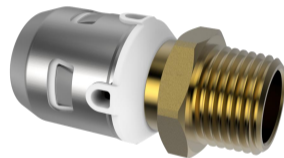

Push-elbow 90° MT

Push-elbow	16 x 1/2" MT
Push-elbow	16 x 3/4" MT
Push-elbow	20 x 1/2" MT
Push-elbow	20 x 3/4" MT
Push-elbow	25 x 3/4" MT
Push-elbow	25 x 1" MT
Push-elbow	32 x 1/2" MT
Push-elbow	32 x 3/4" MT
Push-elbow	32 x 1" MT
Push-elbow	32 x 1 1/4" MT

Made of DZ brass with sleeve incl. window

Push-Connection MT

Push-Connection	16 x 1/2 " MT
Push-Connection	16 x 3/4 " MT
Push-Connection	20 x 1/2" MT
Push-Connection	20 x 3/4" MT
Push-Connection	25 x 1/2" MT
Push-Connection	25 x 3/4" MT
Push-Connection	25 x 1" MT
Push-Connection	32 x 1/2" MT
Push-Connection	32 x 3/4" MT
Push-Connection	32 x 1" MT
Push-Connection	32 x 1 1/4" MT

Made of DZ brass with sleeve incl. window