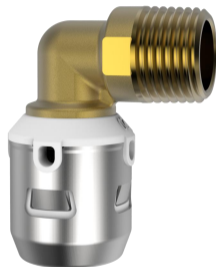

Push-elbow 90° MT

Push-elbow	16 x 1/2" MT
Push-elbow	16 x 3/4" MT
Push-elbow	20 x 1/2" MT
Push-elbow	20 x 3/4" MT
Push-elbow	25 x 3/4" MT
Push-elbow	25 x 1" MT
Push-elbow	32 x 1/2" MT
Push-elbow	32 x 3/4" MT
Push-elbow	32 x 1" MT
Push-elbow	32 x 1 1/4" MT

Made of DZ brass with sleeve incl. window

Push-Connection MT

Push-Connection	16 x 1/2 " MT
Push-Connection	16 x 3/4 " MT
Push-Connection	20 x 1/2" MT
Push-Connection	20 x 3/4" MT
Push-Connection	25 x 1/2" MT
Push-Connection	25 x 3/4" MT
Push-Connection	25 x 1" MT
Push-Connection	32 x 1/2" MT
Push-Connection	32 x 3/4" MT
Push-Connection	32 x 1" MT
Push-Connection	32 x 1 1/4" MT

Made of DZ brass with sleeve incl. window